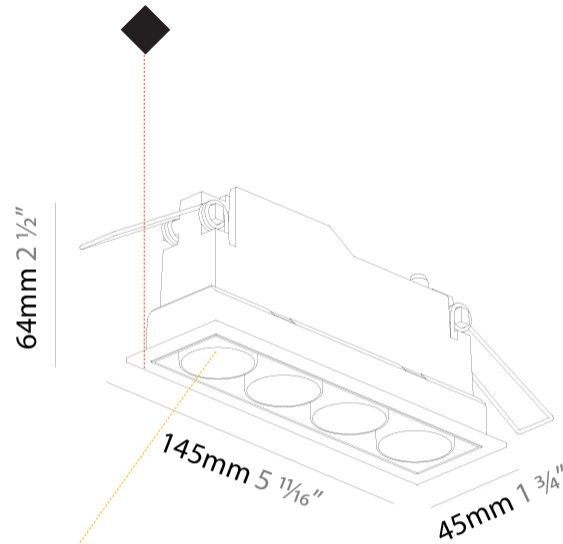

PHYSICAL

Shape: Rectangle
Length (mm): 145
Length (in): 5 ¹¹/₁₆
Width (mm): 45
Width (in): 1 ³/₄
Height (mm): 64
Height (in): 2 ¹/₂
Ceiling Thickness (mm): 10 / 12.5 / 15 / 25 / 30
Ceiling Thickness (in): 3/8 or 1/2 or 9/16 or 1 or 1 3/16
Min. Recessing Depth (mm): 100
Min. Recessing Depth (in): 3 ¹⁵/₁₆
Light Distribution: Downlight
Weight (kg): 0.265
Weight (lbs): 0.58
Fixture Finish: SSR / BKV / CWI / CRY / HAB / UFT / ITA / RUA / FTG / MYG / LOD / PUS / FRO / FUP / KIA / POP / BLS / SPG / MEY / GOH / GUM / CHC / COM / ABZ / JAG / OBR / MOS / ROR
Holder Finish: WHI / BLK
Fixture Material: Aluminum Die Cast
Cut-out Measurements: 138mm / 5 7/16" x 38mm / 1 1/2"

ELECTRICAL

Lamp Type: LED (Zhaga Standard)
Input Wattage (W): 14.3
Total Output Wattage (W): 13.3
Dimming: Tri-Mode (Non-Dimming and Phase Dimming (120Vac only) and 0-10V Dimming)
Driver Included: No
Driver Location: Remote
Driver Type: Constant Current - Universal
Driver Class: Class 2
Input Voltage (V): 120 - 277
Constant Current (MA): 1050
Upon Request: Lutron

LED

Number of LEDs: 4
Color Temperature (°K): 2700 / 3000 / 3500 / 4000
Max. Delivered Lumen (lm): Max 781 / 843 / 860 / 878
Nominal Lumen (lm): 880 / 954 / 970 / 990
CRI: >90 CRI
Lamp Life (hrs): 50000

OPTICAL

Reflector: 8 / 14 / 34

RATINGS AND CERTIFICATIONS

Certified By: CSA Certified to UL and CSA Standards
IP rating: IP20