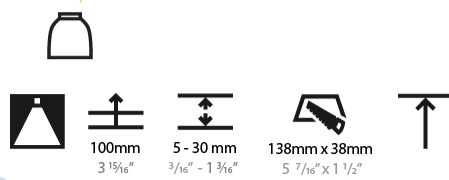

PHYSICAL

Shape: Rectangle
Length (mm): 145
Length (in): 5 ¹¹/₁₆
Width (mm): 45
Width (in): 1 ³/₄
Height (mm): 64
Height (in): 2 ¹/₂
Ceiling Thickness (mm): 10 / 12.5 / 15 / 25 / 30
Ceiling Thickness (in): 3/8 or 1/2 or 9/16 or 1 or 1 3/16
Min. Recessing Depth (mm): 100
Min. Recessing Depth (in): 3 ¹⁵/₁₆
Light Distribution: Downlight
Weight (kg): 0.265
Weight (lbs): 0.58
Fixture Finish: SSR / BKV / CWI / CRY / HAB / UFT / ITA / RUA / FTG / MYG / LOD / PUS / FRO / FUP / KIA / POP / BLS / SPG / MEY / GOH / GUM / CHC / COM / ABZ / JAG / OBR / MOS / ROR
Holder Finish: WHI / BLK
Fixture Material: Aluminum Die Cast
Cut-out Measurements: 138mm / 5 7/16" x 38mm / 1 1/2"

ELECTRICAL

Lamp Type: LED (Zhaga Standard)
Input Wattage (W): 14.3
Total Output Wattage (W): 13.3
Dimming: Tri-Mode (Non-Dimming and Phase Dimming (120Vac only) and 0-10V Dimming)
Driver Included: No
Driver Location: Remote
Driver Type: Constant Current - Universal
Driver Class: Class 2
Input Voltage (V): 120 - 277
Constant Current (MA): 1050
Upon Request: Lutron

LED

Number of LEDs: 4
Color Temperature (°K): 2700 / 3000 / 3500 / 4000
Max. Delivered Lumen (lm): Max 781 / 843 / 860 / 878
Nominal Lumen (lm): 880 / 954 / 970 / 990
CRI: >90 CRI
Lamp Life (hrs): 50000

OPTICAL

Reflector: 8 / 14 / 34

RATINGS AND CERTIFICATIONS

Certified By: CSA Certified to UL and CSA Standards
IP rating: IP20