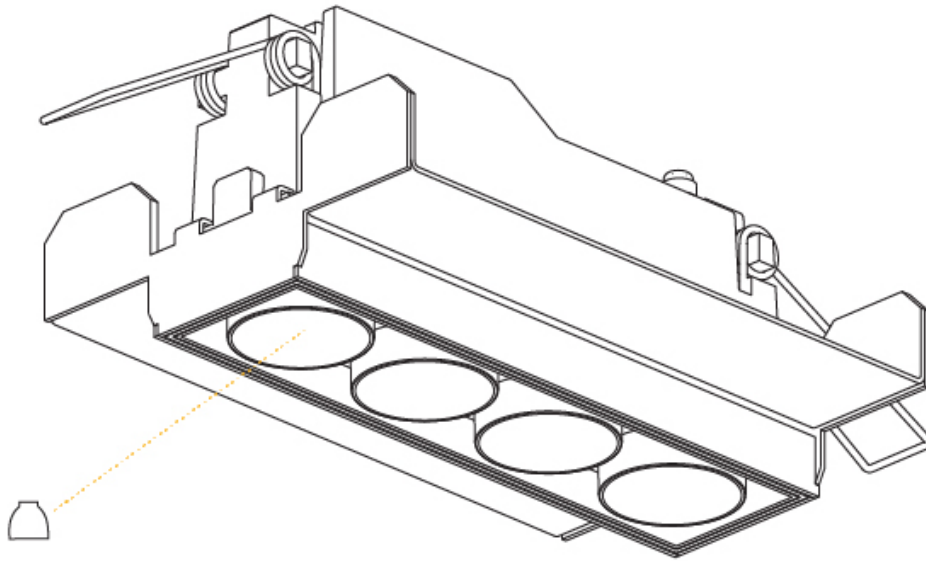

OPTICAL

Reflector: 8 / 18 / 34
 Upon Request: Special Beam Angles

RATINGS AND CERTIFICATIONS

Certified By: CSA Certified to UL and CSA Standards
 IP rating: IP20

MAGIQ 4 CELL TRIMLESS

A35498-

PROJECT	_____
TYPE	_____
SPECIFIER	_____
QUANTITY	_____
DATE	_____